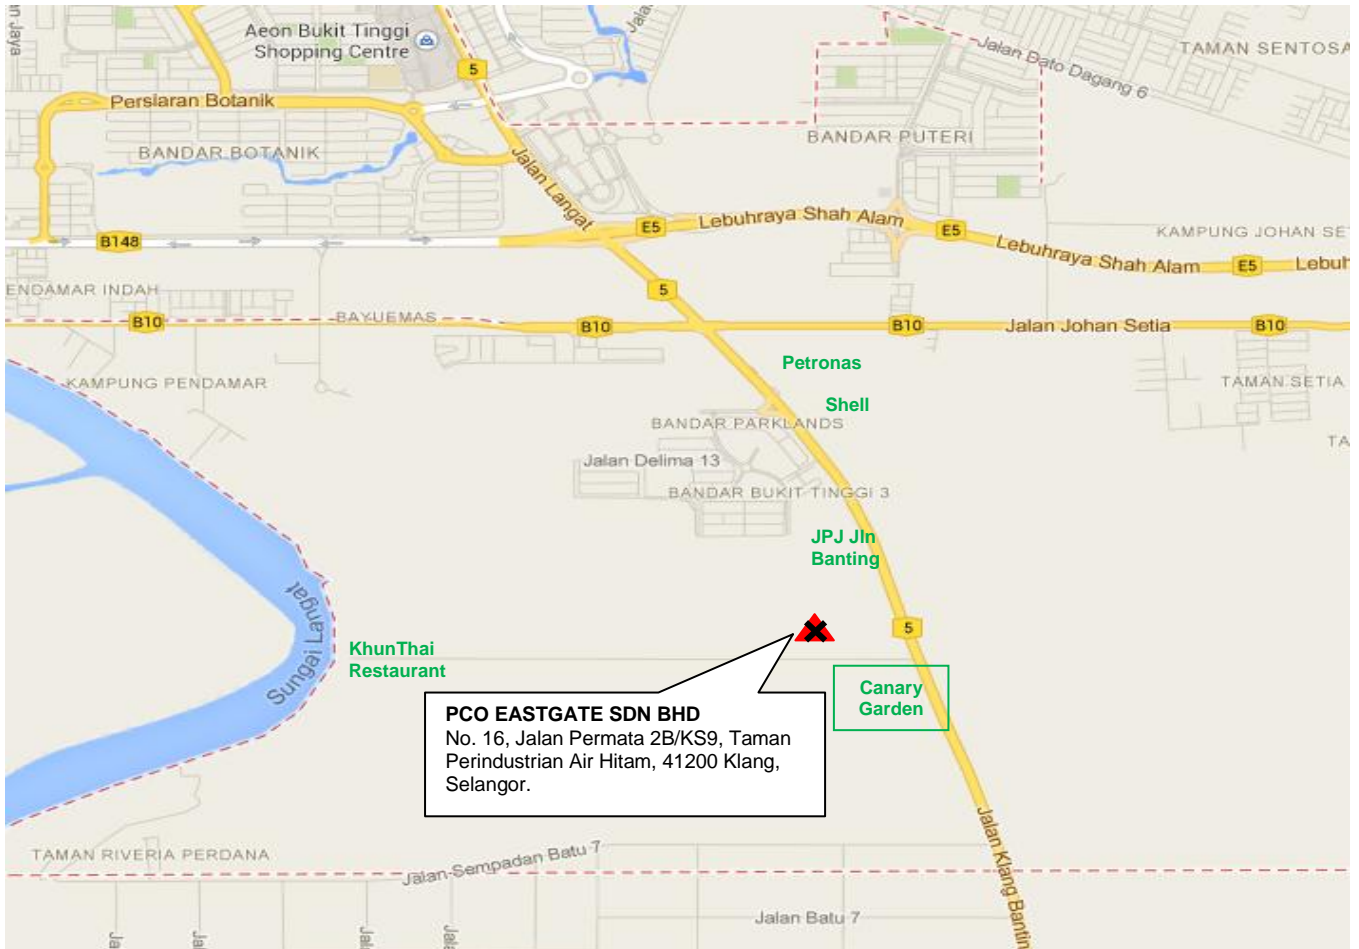

NOTIFICATION OF MOVING TO NEW PREMISE

To all valued customers, vendors, associates and colleagues,

To serve you better with even more space, we are moving to a new facility below –

Address No 16, Jalan Permata 2B / KS9,
 Taman Perindustrian Air Hitam,
 41200 Klang, Selangor Darul Ehsan,
 Malaysia

Thank you for your support and staying with us.

We apology for any inconveniences may occurred during this transition time.

Please refer next page for the location map of our new factory.

Best regards,

Lean Siew Leng

General Manager

Date: 31st March 2014

LOCATION MAP – PCO EASTGATE SDN BHD

Direction:

Via Lebuhraya Shah Alam (KESAS Highway)

- Heading straight to Kemuning toll on KESAS Highway until you reach Bukit Tinggi interchange.
- Turn left exit from KESAS to Jalan Klang/Banting.
- Continue driving on Jalan Klang/Banting (towards Banting) until you see Canary Garden Sales Office on your right (approximately 2km).
- Before Canary Garden Sales Office, turns right into the small road and continue straight you see a new factory area on your right
- Turn right (at the guard house) to the new factory area and drive straight. Our factory is on your left at No. 16, Jalan Permata 2B/KS9, Taman Perindustrian Air Hitam, 41200 Klang, Selangor D.E.